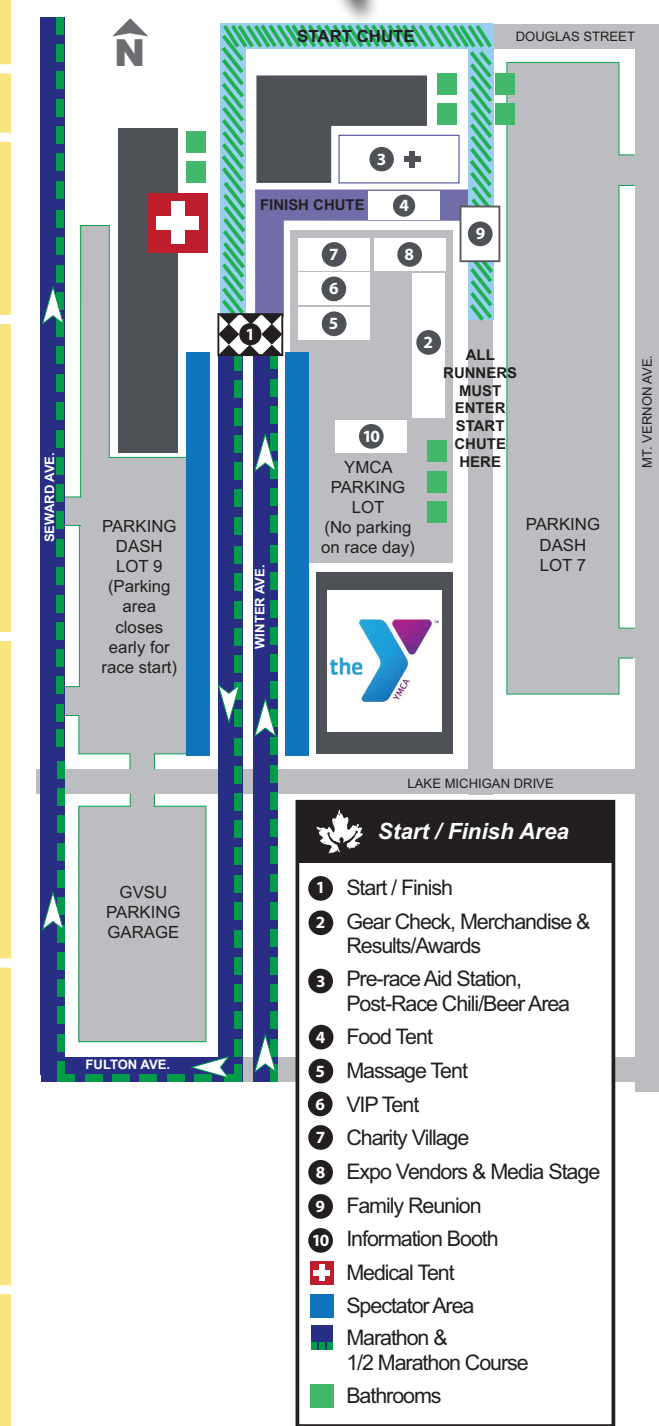

# METRO HEALTH Grand Rapids Marathon

Foster Swift Half Marathon | Pepsi Zero Sugar Marathon Relay

October 15, 2017

-  Marathon Course
-  Marathon Mile Markers
-  Half-Marathon Course
-  Half-Marathon Mile Markers
-  Relay Exchange Points
-  Aid Stations
-  Spectator Viewing
-  Start & Finish  
David D. Hunting YMCA
-  Expressway

# COURSE MAP

IMPERIAL GRAPHICS  
— MORE THAN PRINT —